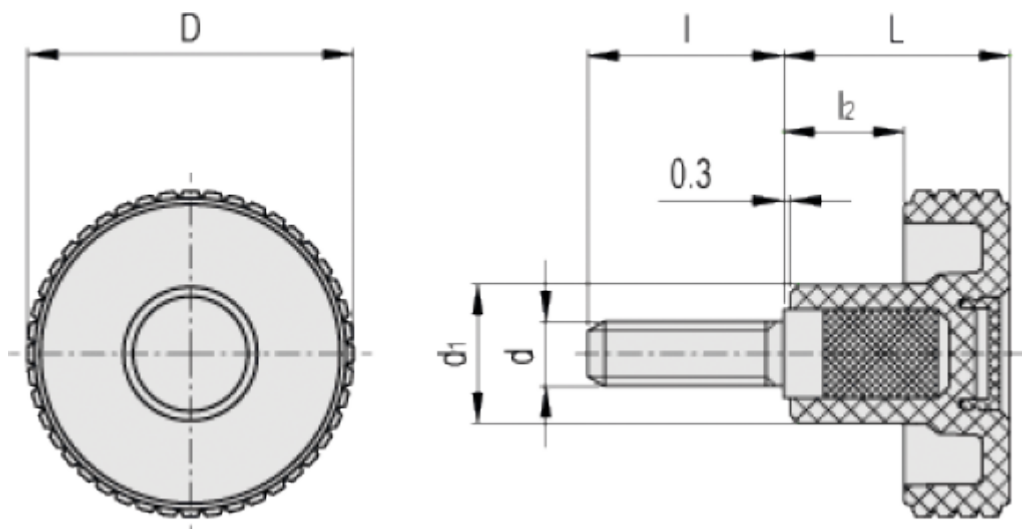

Data Sheet

Article number: 23020344519

Description: E+G Knurled knob MBT.50 p-M10x20-C9, Black

Measures

D	= 50
d1	= 20
d6g	= M10
L	= 33
l	= 20
l2	= 16